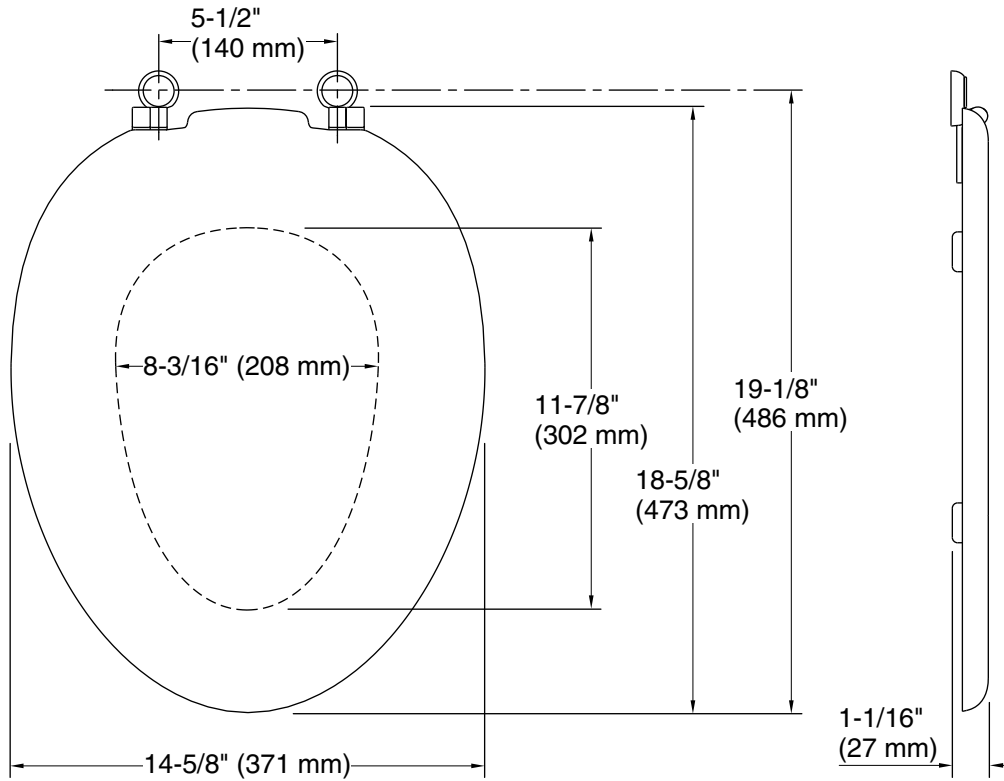

### Technical Information

All product dimensions are nominal.

Seat shape type: Elongated  
Seat front type: Closed-front  
Seat-mounting holes: 5-1/2" (140 mm)